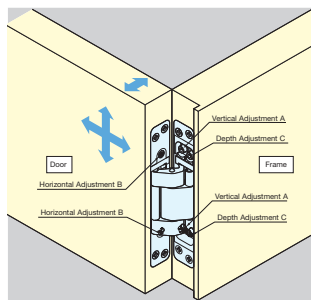

FEATURES

EASY INSTALLATION

Here's Why:

Sugatsune's HES3D series hinges incorporate a feature that allow the hinge leaves to separate. One leaf is installed in the door frame, while the other is installed into the door itself. You can then install and adjust the door at any time.

3-WAY ADJUSTABLE FEATURE

Explained:

HES3D series hinges have vertical, horizontal, and depth adjustment features, so if your door isn't perfectly aligned on the first try, this feature allows adjustments in each direction.

OVERALL LOOK

HES3D series hinges come with cover caps to hide all screws on the face of the hinge. So when your hinge is installed, it has a clean, sleek appearance.

Sugatsune America, Inc.

18101 Savarona Way
Carson, CA 90746