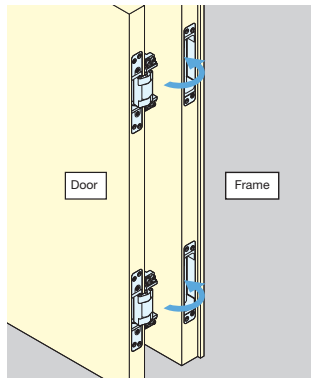

FEATURES

EASY INSTALLATION

Here's Why:

Sugatsune's HES3D series hinges incorporate a feature that allow the hinge leaves to separate. One leaf is installed in the door frame, while the other is installed into the door itself. You can then install and adjust the door at any time.

3-WAY ADJUSTABLE FEATURE

Explained:

HES3D series hinges have vertical, horizontal, and depth adjustment features, so if your door isn't perfectly aligned on the first try, this feature allows adjustments in each direction.

OVERALL LOOK

HES3D series hinges come with cover caps to hide all screws on the face of the hinge. So when your hinge is installed, it has a clean, sleek appearance.

Sugatsune America, Inc.

18101 Savarona Way
Carson, CA 90746