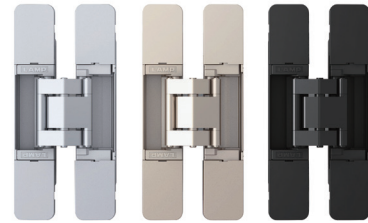

HES3D-E160
Min. Door Thickness: 1-3/8" (35mm)
Max. Door Dimensions: 94-1/2" x 35-7/16" (2400 x 900mm)
Max. Door Weight: 121lbs (55kg)/2pcs or 154lbs (70kg)/3pcs
Finishes: Dull Chrome, Dull Nickel, Matte Black