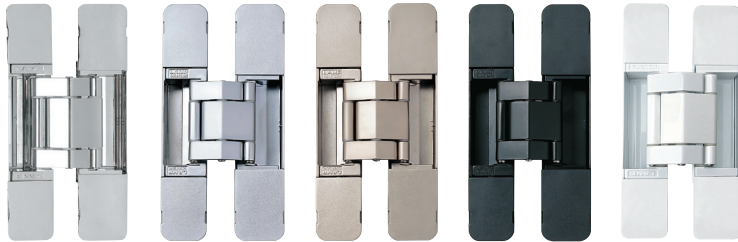

FEATURES

EASY INSTALLATION

Here's Why:

Sugatsune's HES3D series hinges incorporate a feature that allow the hinge leaves to separate. One leaf is installed in the door frame, while the other is installed into the door itself. You can then install and adjust the door at any time.

3-WAY ADJUSTABLE FEATURE

Explained:

HES3D series hinges have vertical, horizontal, and depth adjustment features, so if your door isn't perfectly aligned on the first try, this feature allows adjustments in each direction.

OVERALL LOOK

HES3D series hinges come with cover caps to hide all screws on the face of the hinge. So when your hinge is installed, it has a clean, sleek appearance.

Sugatsune America, Inc.

18101 Savarona Way
Carson, CA 90746

3-Way Adjustable Concealed Hinge

HES3D-E190*
 Min. Door Thickness: 1-1/2" (38mm)
 Max. Door Dimensions: 94-1/2" x 35-7/16" (2400 x 900mm)
 Max. Door Weight: 220lbs (99kg)/2pcs or 275lbs (125kg)/3pcs
 Finishes: Dull Chrome, Dull Nickel, Polished Nickel, Matte Black, White