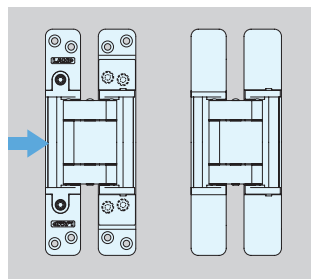

FEATURES

EASY INSTALLATION

Here's Why:

Sugatsune's HES3D series hinges incorporate a feature that allow the hinge leaves to separate. One leaf is installed in the door frame, while the other is installed into the door itself. You can then install and adjust the door at any time.

3-WAY ADJUSTABLE FEATURE

Explained:

HES3D series hinges have vertical, horizontal, and depth adjustment features, so if your door isn't perfectly aligned on the first try, this feature allows adjustments in each direction.

OVERALL LOOK

HES3D series hinges come with cover caps to hide all screws on the face of the hinge. So when your hinge is installed, it has a clean, sleek appearance.

Sugatsune America, Inc.

18101 Savarona Way
Carson, CA 90746