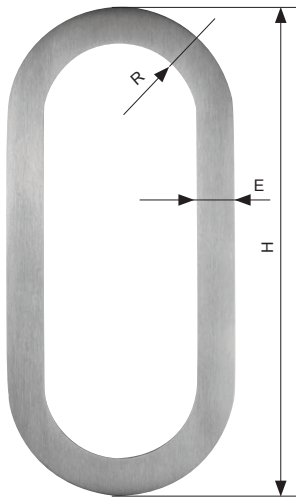

SLIDING DOOR HANDLE

DSI-3020

- Surface-mount handle.
- Sold as a set. Each set includes 2 metal handles.

| Item No. | H | E | R | Thickness (mm) | Material | | Box (sets) | Carton (sets) |
|--------------|-------------------|----|----|----------------|---------------------|---------------------|------------|---------------|
| | | | | | 304 Stainless Steel | Finish | | |
| DSI-3020-85 | 85 (3-3/8") | 8 | 12 | 6 (1/4") | 70 | 304 Stainless Steel | 1 | 10 |
| DSI-3020-150 | 150 (5-7/8") | 12 | 23 | | 125 | | | |
| DSI-3020-300 | 300 (11-13/16") | 16 | 24 | | 250 | | | |

SLIDING DOOR HANDLE

DSI-4020

- Surface-mount handle.
- Sold as a set. Each set includes 2 metal handles.

| Item No. | H ₁ | H ₂ | A ₁ | A ₂ | Thickness (mm) | Material | | Box (sets) | Carton (sets) |
|--------------|-------------------|----------------|----------------|----------------|----------------|---------------------|---------------------|------------|---------------|
| | | | | | | 304 Stainless Steel | Finish | | |
| DSI-4020-85 | 85 (3-3/8") | 65 (2-9/16") | 50 (2") | 20 (13/16") | 6 (1/4") | 135 | 304 Stainless Steel | 1 | 10 |
| DSI-4020-150 | 150 (5-7/8") | 130 (5-1/8") | 65 (2-9/16") | 35 (1-3/8") | | 240 | | | |
| DSI-4020-300 | 300 (11-13/16") | 280 (11") | 80 (3-3/16") | 50 (2") | | 480 | | | |

SLIDING DOOR HANDLE

DSI-4040

- Surface-mount handle.
- Sold as a set. Each set includes 2 metal handles.

| Item No. | H | A | Thickness (mm) | Material | | Box (sets) | Carton (sets) |
|--------------|-------------------|-----------------|----------------|---------------------|---------------------|------------|---------------|
| | | | | 304 Stainless Steel | Finish | | |
| DSI-4040-85 | 85 (3-3/8") | 50 (2") | 6 (1/4") | 70 | 304 Stainless Steel | 1 | 10 |
| DSI-4040-150 | 150 (5-7/8") | 92 (3-5/8") | | 125 | | | |
| DSI-4040-300 | 300 (11-13/16") | 185 (7-5/16") | | 250 | | | |