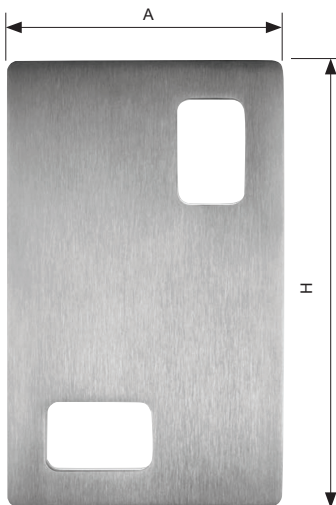

SLIDING DOOR HANDLE

DSI-3020

- Surface-mount handle.
- Sold as a set. Each set includes 2 metal handles.

| Item No. | H | E | R | Thickness (mm) | Material | | Box (sets) | Carton (sets) |
|--------------|-------------------|----|----|----------------|---------------------|---------------------|------------|---------------|
| | | | | | 304 Stainless Steel | Finish | | |
| DSI-3020-85 | 85 (3-3/8") | 8 | 12 | 6 (1/4") | 70 | 304 Stainless Steel | 1 | 10 |
| DSI-3020-150 | 150 (5-7/8") | 12 | 23 | | 125 | | | |
| DSI-3020-300 | 300 (11-13/16") | 16 | 24 | | 250 | | | |

SLIDING DOOR HANDLE

DSI-4020

- Surface-mount handle.
- Sold as a set. Each set includes 2 metal handles.

| Item No. | H ₁ | H ₂ | A ₁ | A ₂ | Thickness (mm) | Material | | Box (sets) | Carton (sets) |
|--------------|-------------------|----------------|----------------|----------------|----------------|---------------------|---------------------|------------|---------------|
| | | | | | | 304 Stainless Steel | Finish | | |
| DSI-4020-85 | 85 (3-3/8") | 65 (2-9/16") | 50 (2") | 20 (13/16") | 6 (1/4") | 135 | 304 Stainless Steel | 1 | 10 |
| DSI-4020-150 | 150 (5-7/8") | 130 (5-1/8") | 65 (2-9/16") | 35 (1-3/8") | | 240 | | | |
| DSI-4020-300 | 300 (11-13/16") | 280 (11") | 80 (3-3/16") | 50 (2") | | 480 | | | |

SLIDING DOOR HANDLE

DSI-4040

- Surface-mount handle.
- Sold as a set. Each set includes 2 metal handles.

| Item No. | H | A | Thickness (mm) | Material | | Box (sets) | Carton (sets) |
|--------------|-------------------|-----------------|----------------|---------------------|---------------------|------------|---------------|
| | | | | 304 Stainless Steel | Finish | | |
| DSI-4040-85 | 85 (3-3/8") | 50 (2") | 6 (1/4") | 70 | 304 Stainless Steel | 1 | 10 |
| DSI-4040-150 | 150 (5-7/8") | 92 (3-5/8") | | 125 | | | |
| DSI-4040-300 | 300 (11-13/16") | 185 (7-5/16") | | 250 | | | |