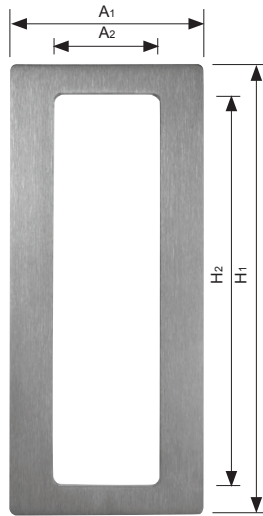

SLIDING DOOR HANDLE

DSI-3020

- Surface-mount handle.
- Sold as a set. Each set includes 2 metal handles.

| Item No. | H | E | R | Thickness (mm) | Material | | Box (sets) | Carton (sets) |
|--------------|-------------------|----|----|----------------|---------------------|---------------------|------------|---------------|
| | | | | | 304 Stainless Steel | Finish | | |
| DSI-3020-85 | 85 (3-3/8") | 8 | 12 | 6 (1/4") | 70 | 304 Stainless Steel | 1 | 10 |
| DSI-3020-150 | 150 (5-7/8") | 12 | 23 | | 125 | | | |
| DSI-3020-300 | 300 (11-13/16") | 16 | 24 | | 250 | | | |

SLIDING DOOR HANDLE

DSI-4020

- Surface-mount handle.
- Sold as a set. Each set includes 2 metal handles.

| Item No. | H ₁ | H ₂ | A ₁ | A ₂ | Thickness (mm) | Material | | Box (sets) | Carton (sets) |
|--------------|-------------------|----------------|----------------|----------------|----------------|---------------------|---------------------|------------|---------------|
| | | | | | | 304 Stainless Steel | Finish | | |
| DSI-4020-85 | 85 (3-3/8") | 65 (2-9/16") | 50 (2") | 20 (13/16") | 6 (1/4") | 135 | 304 Stainless Steel | 1 | 10 |
| DSI-4020-150 | 150 (5-7/8") | 130 (5-1/8") | 65 (2-9/16") | 35 (1-3/8") | | 240 | | | |
| DSI-4020-300 | 300 (11-13/16") | 280 (11") | 80 (3-3/16") | 50 (2") | | 480 | | | |

SLIDING DOOR HANDLE

DSI-4040

- Surface-mount handle.
- Sold as a set. Each set includes 2 metal handles.

| Item No. | H | A | Thickness (mm) | Material | | Box (sets) | Carton (sets) |
|--------------|-------------------|-----------------|----------------|---------------------|---------------------|------------|---------------|
| | | | | 304 Stainless Steel | Finish | | |
| DSI-4040-85 | 85 (3-3/8") | 50 (2") | 6 (1/4") | 70 | 304 Stainless Steel | 1 | 10 |
| DSI-4040-150 | 150 (5-7/8") | 92 (3-5/8") | | 125 | | | |
| DSI-4040-300 | 300 (11-13/16") | 185 (7-5/16") | | 250 | | | |