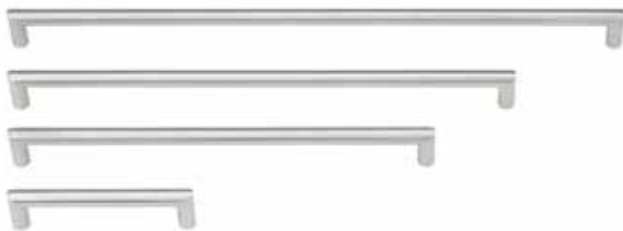

HANDLE (MITERED CORNER)

DIH

Item No.	L	C	H	Weight (g)	Box (pcs)	Carton (pcs)
DIH-096	110	96 (3-25/32")	35 (1-3/8")	57	25	250
DIH-128	142	128 (5-1/32")		66		
DIH-192	206	192 (7-9/16")		83		
DIH-342	356	342 (13-15/32")		123		
DIH-492	506	492 (19-3/8")		163		
DIH-592	606	592 (23-5/16")		189		

Material	Finish
304 Stainless Steel	Satin