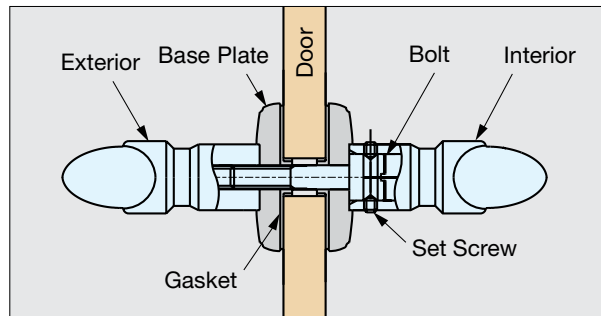

DOOR HANDLE

DTM-B

HANDLES

DOOR HANDLES

- Japanese-style handle made of brass with 24 gold plating.
- Sold as a set: Includes front handle, back handle and installation hardware.
- Similar style to TMH cabinet handles (See P.56)

Item No.	C	L	A	Material	Finish	Door Thickness (mm)	Door Hole	Box (Set)
DTM-B400GA	200 (7-7/8")	400 (15-3/4")	120	Brass	24K Gold Plating (Body)	Wood Door 36~50 (1-7/16"~1-31/32")	$\varnothing 17$ (11/16")	1 Set
DTM-B580GA	380 (14-15/16")	580 (22-7/8")	300			Glass Door 10~15 (25/64"~19/32")		