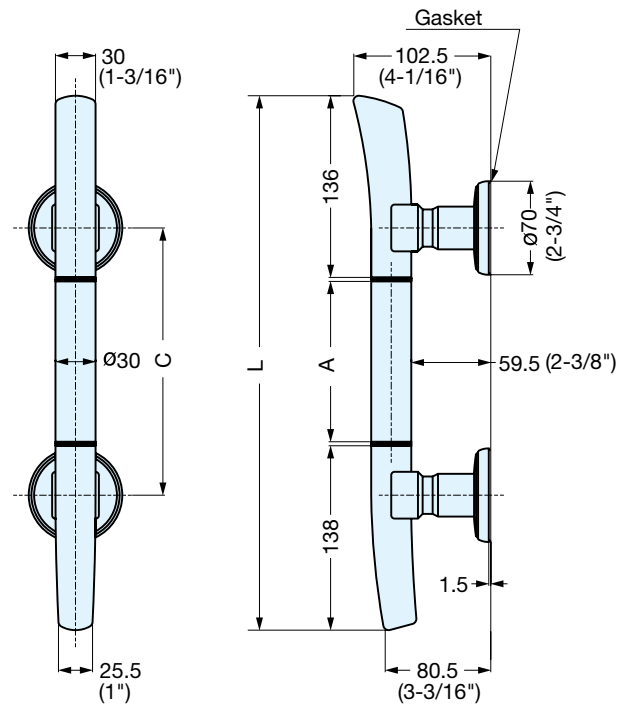

DOOR HANDLE

DTM-B

HANDLES

DOOR HANDLES

- Japanese-style handle made of brass with 24 gold plating.
- Sold as a set: Includes front handle, back handle and installation hardware.
- Similar style to TMH cabinet handles (See P.56)

Item No.	C	L	A	Material	Finish	Door Thickness (mm)	Door Hole	Box (Set)
DTM-B400GA	200 (7-7/8")	400 (15-3/4")	120	Brass	24K Gold Plating (Body)	Wood Door 36~50 (1-7/16"~1-31/32")	$\varnothing 17$ (11/16")	1 Set
DTM-B580GA	380 (14-15/16")	580 (22-7/8")	300			Glass Door 10~15 (25/64"~19/32")		