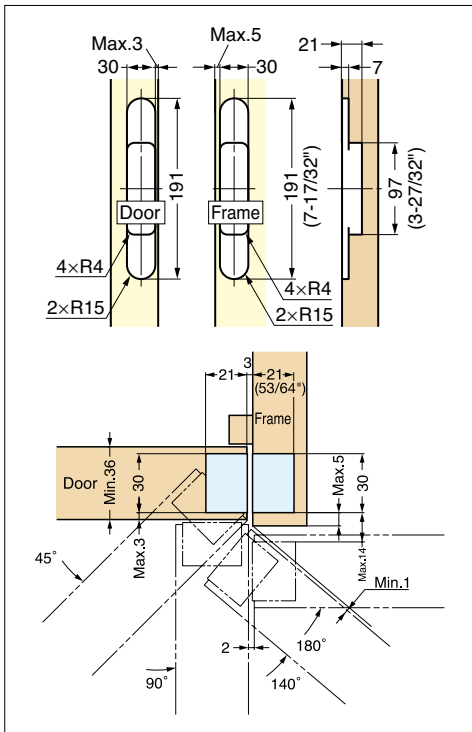

CONCEALED HINGE

Meets  @ SPECS.

HES-3030BR

HINGES

CONCEALED HINGES

- Door weight: Max. 50 kg (110 lbs)/3pcs
- Door thickness: Min. 36 mm (1-7/16")
- Suitable door size: H2000 mm x W900 mm (H78-3/4" x W35-7/16")
- Successfully passed 200,000 open/close private cycle tests.

HES-3030BR/PB

HES-3030BR/SC

Bore Dimensions

Item No.	Weight (g)	Box (pcs)	Carton (pcs)
HES-3030BR/PB	1030	2	20
HES-3030BR/SC			

Material	Finish/Color
Brass	Polished Brass (PB) Satin Chrome (SC)