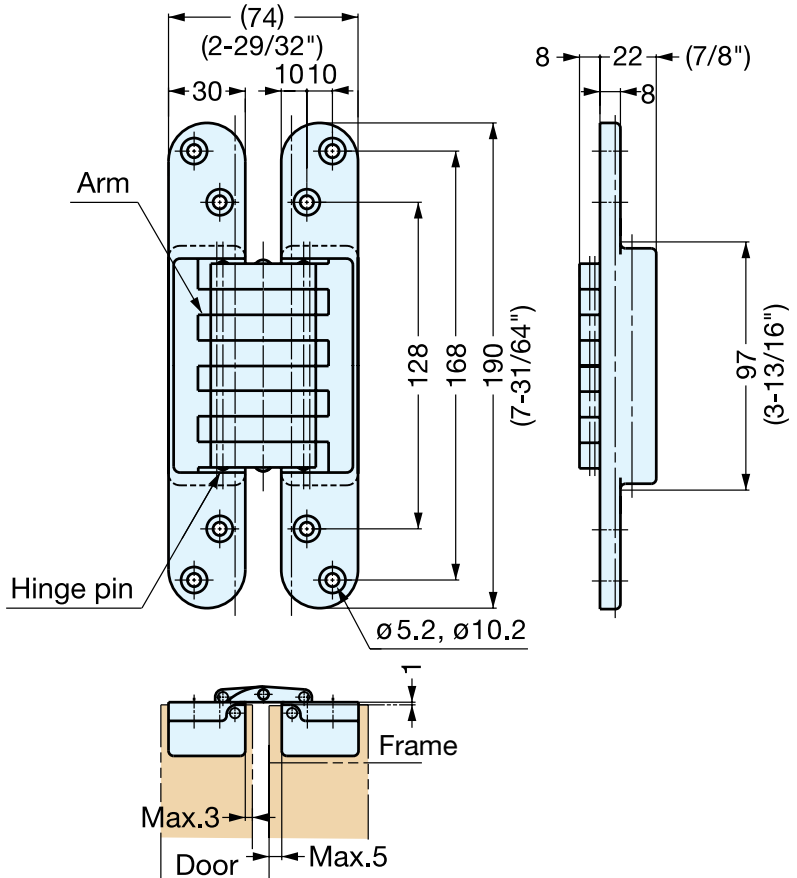

CONCEALED HINGE

Meets  @ SPECS.

HES-3030BR

HINGES

CONCEALED HINGES

- Door weight: Max. 50 kg (110 lbs)/3pcs
- Door thickness: Min. 36 mm (1-7/16")
- Suitable door size: H2000 mm x W900 mm (H78-3/4" x W35-7/16")
- Successfully passed 200,000 open/close private cycle tests.

HES-3030BR/PB

HES-3030BR/SC

Bore Dimensions

Item No.	Weight (g)	Box (pcs)	Carton (pcs)
HES-3030BR/PB	1030	2	20
HES-3030BR/SC			

Material	Finish/Color
Brass	Polished Brass (PB) Satin Chrome (SC)