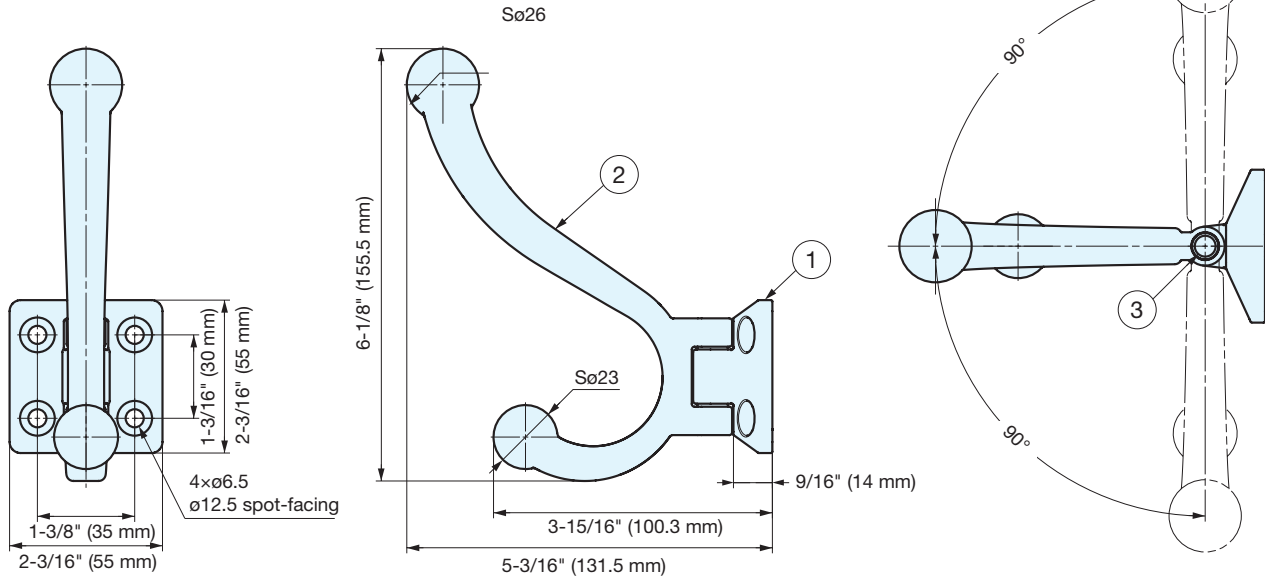

FORGED BRASS DOUBLE HOOK W/SWIVEL

PXB-BNS05

HOOKS

BRASS SWING DOUBLE HOOK

- A solid, elegant brass hook that can swing 180°. The hook's friction feature prevents unintentional swinging due to vibration.
- A high-end design which harmonizes both classical and contemporary styles.
- Forged to perfection from luxurious solid brass.
- Meticulously crafted to ensure durability and a high quality finish.
- A clear lacquer coating is applied to prevent tarnishing.
- The endpoints feature a spherical design for safety and convenience.
- Includes screws that match the color of the finish.
- Hook can be securely tucked away when not in use.

Antique Brass

Satin Brass

Polished Brass

Matte Black

180° Swing

No.	Part Name	Material
①	Base	Brass
②	Arm	
③	Shaft	304 Stainless Steel
④	Screws	-

Item No.	Finish	Material	Load Capacity	Weight (g)	Box (pcs)
PXB-BNS05-241-PB	Polished Brass	Brass	33 lbf (15 kgf)	680	1
PXB-BNS05-241-SB	Satin Brass				
PXB-BNS05-241-AB	Antique Brass				
PXB-BNS05-241-BL	Matte Black				