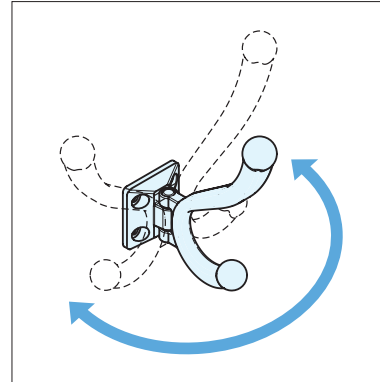

FORGED BRASS DOUBLE HOOK W/SWIVEL

PXB-BNS05

HOOKS

BRASS SWING DOUBLE HOOK

- A solid, elegant brass hook that can swing 180°. The hook's friction feature prevents unintentional swinging due to vibration.
- A high-end design which harmonizes both classical and contemporary styles.
- Forged to perfection from luxurious solid brass.
- Meticulously crafted to ensure durability and a high quality finish.
- A clear lacquer coating is applied to prevent tarnishing.
- The endpoints feature a spherical design for safety and convenience.
- Includes screws that match the color of the finish.
- Hook can be securely tucked away when not in use.

Antique Brass

Satin Brass

Polished Brass

Matte Black

180° Swing

No.	Part Name	Material
①	Base	Brass
②	Arm	
③	Shaft	304 Stainless Steel
④	Screws	-

Item No.	Finish	Material	Load Capacity	Weight (g)	Box (pcs)
PXB-BNS05-241-PB	Polished Brass	Brass	33 lbf (15 kgf)	680	1
PXB-BNS05-241-SB	Satin Brass				
PXB-BNS05-241-AB	Antique Brass				
PXB-BNS05-241-BL	Matte Black				