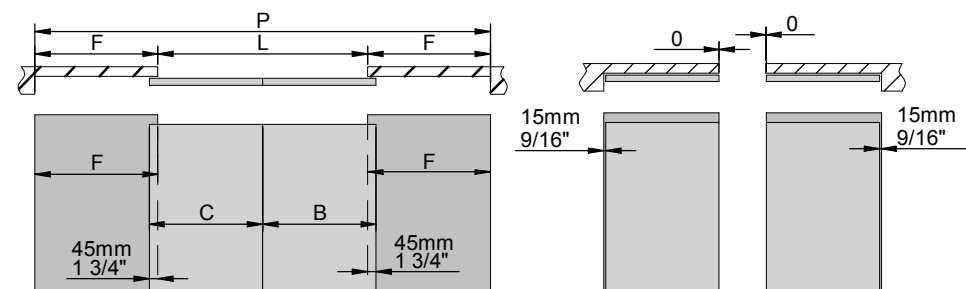

Max. 5940mm
Max. 233 7/8"

LEGEND

B, C = DOOR
F = FIXED SHEET

LEVELED ASSEMBLY

A = H - 78mm
A = H - 3 1/16"

L = P - 1/16"F
P = L + 1/16"F
C = P + 2 3/8"
3/16"
F = C + 9/16"
B = C

L = P - 2F
P = L + 2F
C = P + 60
4
F = C + 15
B = C

OVERLAP ASSEMBLY

A = H - 78mm
A = H - 3 1/16"

L = P - 1/16"F
P = L + 1/16"F
C = P + 2 3/8" + 1/16"S
3/16"
F = C + 9/16"
B = C

L = P - 2F
P = L + 2F
C = P + 60 + 2S
4
F = C + 15 - S
B = C

Made in Spain