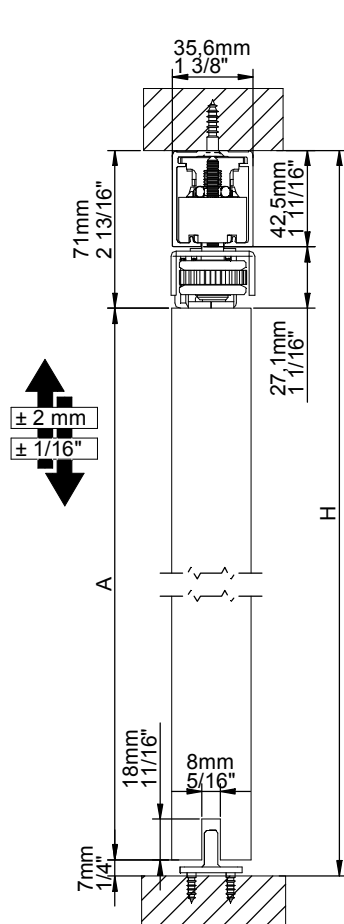

SUGATSUNE

MAX.
80 kg.

SDR - RA80SYN - 80

JUNE - 2020
038060518
CODE: 998147

SDR-RA80SYN-80

40-80Kg

**LEVELED
OVERLAP**

Max. 1500mm
Max. 59 1/16"
Min. 915mm
Min. 36"

Max. 5940mm
Max. 233 7/8"

LEGEND

B, C = DOOR
F = FIXED SHEET

LEVELED ASSEMBLY

A = H - 78mm
A = H - 3 1/16"

L = P - 1/16"F
P = L + 1/16"F
C = P + 2 3/8"
3/16"
F = C + 9/16"
B = C

L = P - 2F
P = L + 2F
C = P + 60
4
F = C + 15
B = C

OVERLAP ASSEMBLY

A = H - 78mm
A = H - 3 1/16"

L = P - 1/16"F
P = L + 1/16"F
C = P + 2 3/8" + 1/16"S
3/16"
F = C + 9/16"
B = C

L = P - 2F
P = L + 2F
C = P + 60 + 2S
4
F = C + 15 - S
B = C

Made in Spain