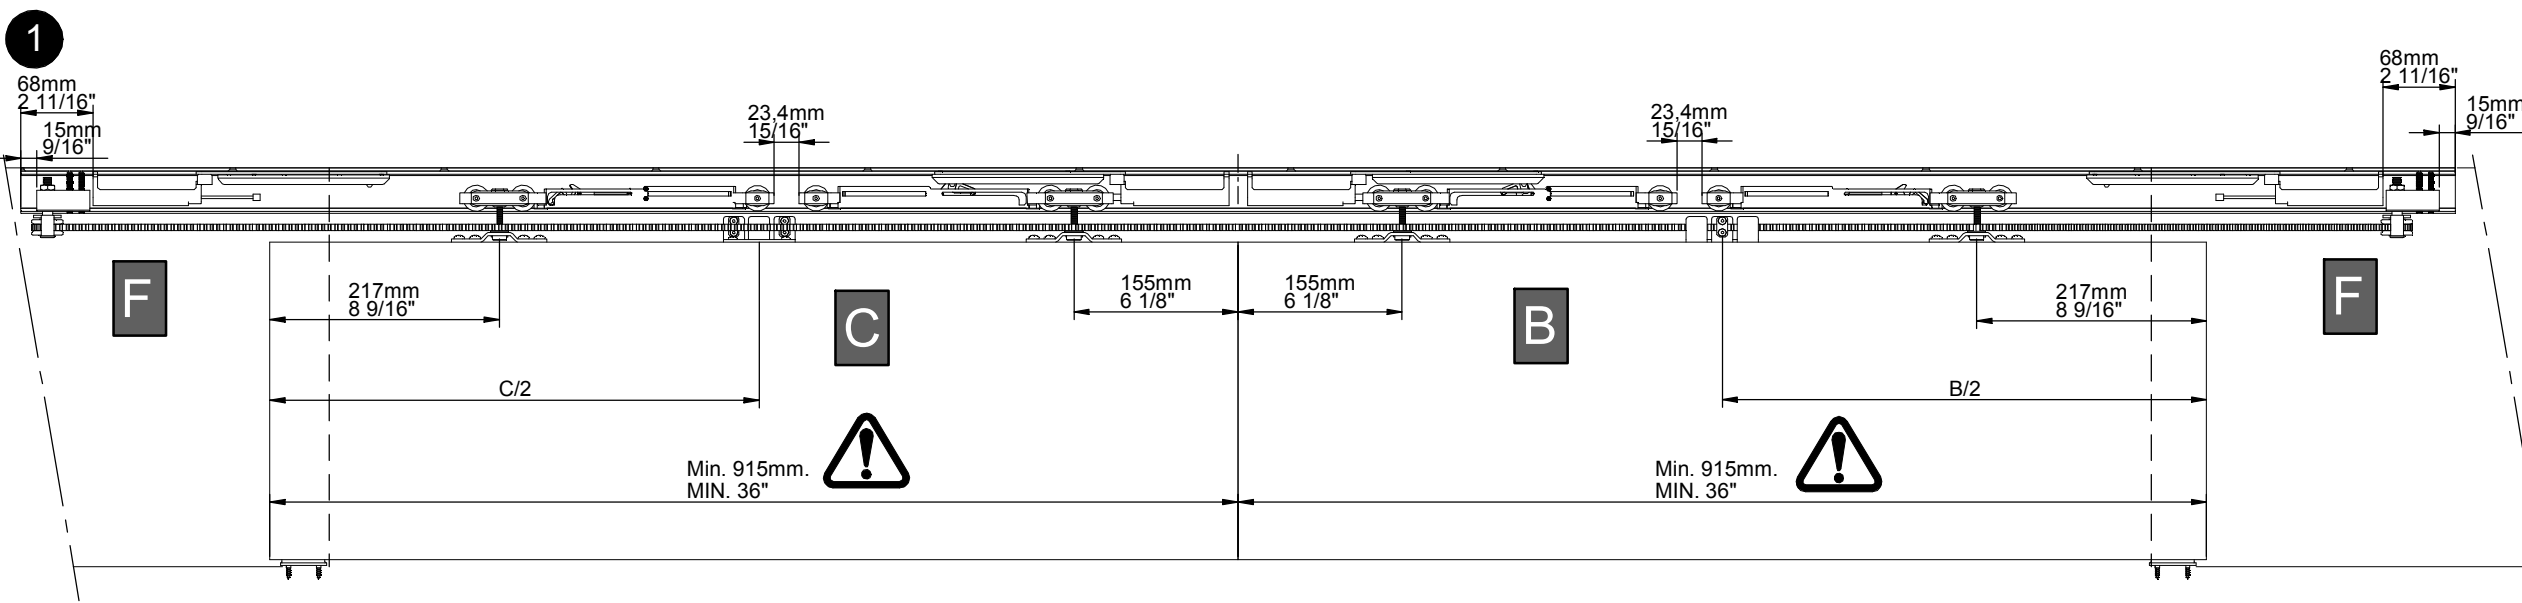

SUGATSUNE

MAX.
80 kg.

SDR - RA80SYN - 80

JUNE - 2020
038060518
CODE: 998147

SDR-RA80SYN-80

40-80Kg

**LEVELED
OVERLAP**

Max. 1500mm
Max. 59 1/16"
Min. 915mm
Min. 36"

Max. 5940mm
Max. 233 7/8"

LEGEND

B, C = DOOR
F = FIXED SHEET

LEVELED ASSEMBLY

A = H - 78mm
A = H - 3 1/16"

L = P - 1/16"F
P = L + 1/16"F
C = P + 2 3/8"
3/16"
F = C + 9/16"
B = C

L = P - 2F
P = L + 2F
C = P + 60
4
F = C + 15
B = C

OVERLAP ASSEMBLY

A = H - 78mm
A = H - 3 1/16"

L = P - 1/16"F
P = L + 1/16"F
C = P + 2 3/8" + 1/16"S
3/16"
F = C + 9/16"
B = C

L = P - 2F
P = L + 2F
C = P + 60 + 2S
4
F = C + 15 - S
B = C

Made in Spain