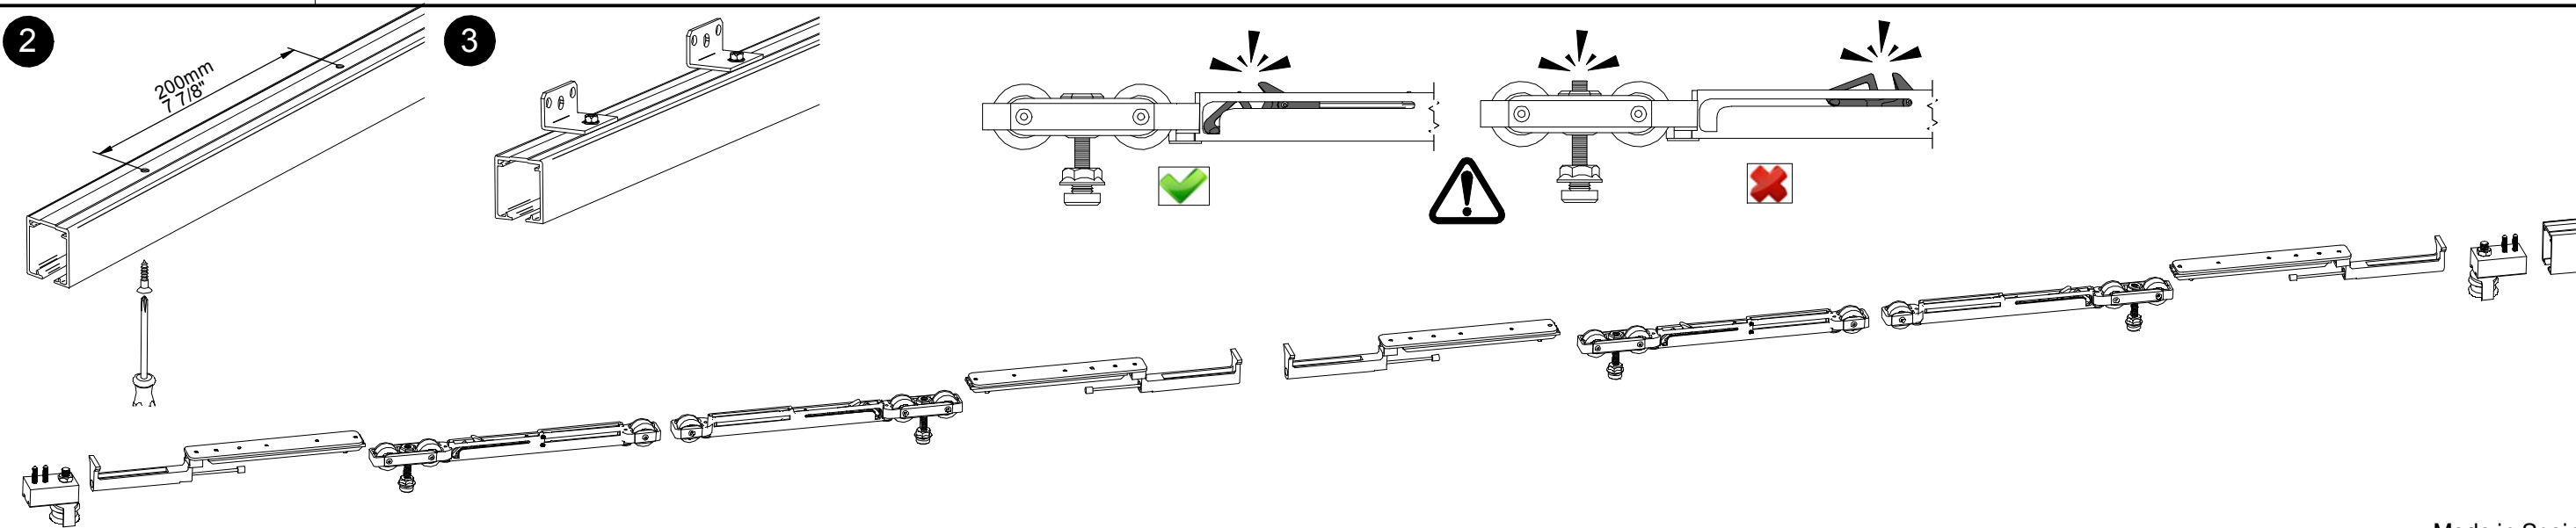

Made in Spain