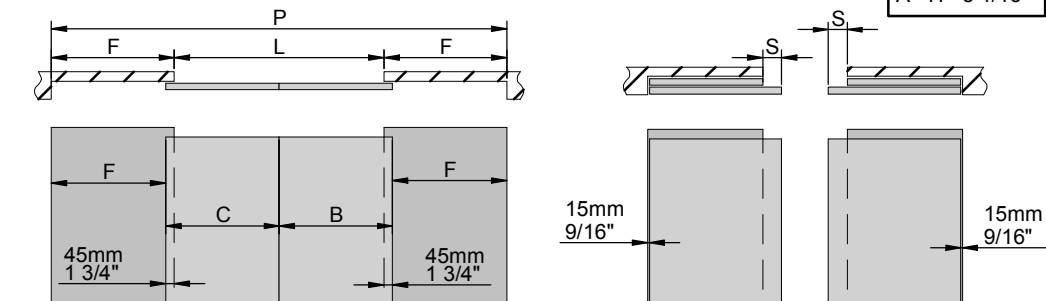

Max. 5940mm
Max. 233 7/8"

LEGEND

B, C = DOOR
F = FIXED SHEET

LEVELED ASSEMBLY

A = H - 78mm
A = H - 3 1/16"

L = P - 1/16"F
P = L + 1/16"F
C = P + 2 3/8"
3/16"
F = C + 9/16"
B = C

L = P - 2F
P = L + 2F
C = P + 60
4
F = C + 15
B = C

OVERLAP ASSEMBLY

A = H - 78mm
A = H - 3 1/16"

L = P - 1/16"F
P = L + 1/16"F
C = P + 2 3/8" + 1/16"S
3/16"
F = C + 9/16"
B = C

L = P - 2F
P = L + 2F
C = P + 60 + 2S
4
F = C + 15 - S
B = C

Made in Spain