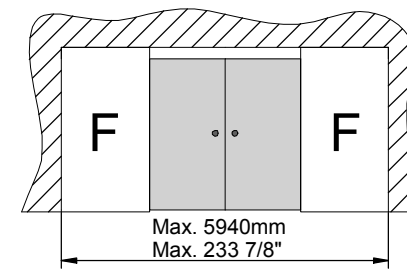

SUGATSUNE

MAX.
80 kg.

SDR - RA80SYN - 80

JUNE - 2020
038060518
CODE: 998147

SDR-RA80SYN-80

40-80Kg

**LEVELED
OVERLAP**

Max. 1500mm
Max. 59 1/16"
Min. 915mm
Min. 36"

Max. 5940mm
Max. 233 7/8"

LEGEND

B, C = DOOR
F = FIXED SHEET

LEVELED ASSEMBLY

A = H - 78mm
A = H - 3 1/16"

L = P - 1/16"F
P = L + 1/16"F
C = P + 2 3/8"
3/16"
F = C + 9/16"
B = C

L = P - 2F
P = L + 2F
C = P + 60
4
F = C + 15
B = C

OVERLAP ASSEMBLY

A = H - 78mm
A = H - 3 1/16"

L = P - 1/16"F
P = L + 1/16"F
C = P + 2 3/8" + 1/16"S
3/16"
F = C + 9/16"
B = C

L = P - 2F
P = L + 2F
C = P + 60 + 2S
4
F = C + 15 - S
B = C

Made in Spain